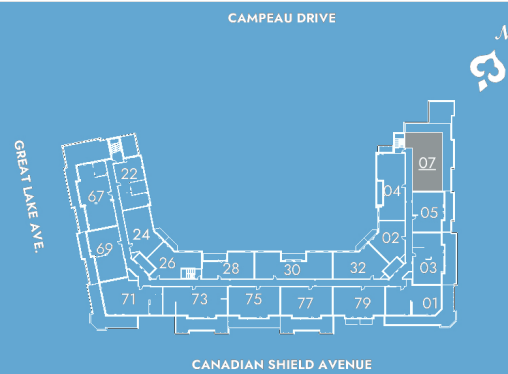

3 BED

07  
 LUXURY

1541 ft<sup>2</sup>  
 TERRACE 790 ft<sup>2</sup>

607

Not to Scale - Errors and Omissions Expected

[www.lepineapartments.com](http://www.lepineapartments.com)

★★★★★  
**LÉPINE**