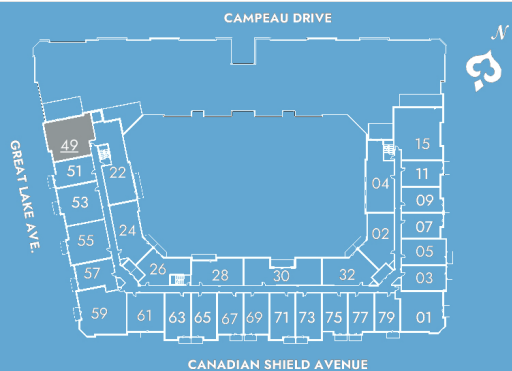

3 BED

49

LUXURY

1589 ft<sup>2</sup>

449

TERRACE 545 ft<sup>2</sup>

Not to Scale - Errors and Omissions Expected

[www.lepineapartments.com](http://www.lepineapartments.com)